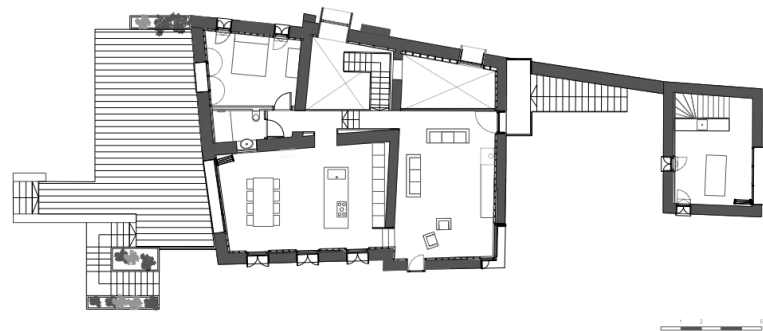

SPOTLIGHT HISTORY

Large corten steel shutters provide shade on the south side and show the traces of raindrops on their surface when closed. An outside shower has doors perforated with blown up raindrop shapes, which throw a cascade of "sunshine drops" on the wall as the sun moves over the house.

35 m² living
 71.9 m² sleeping
 42.6 m² kitchen
 and dining
 26.6 m² bathroom
 20.4 m² library